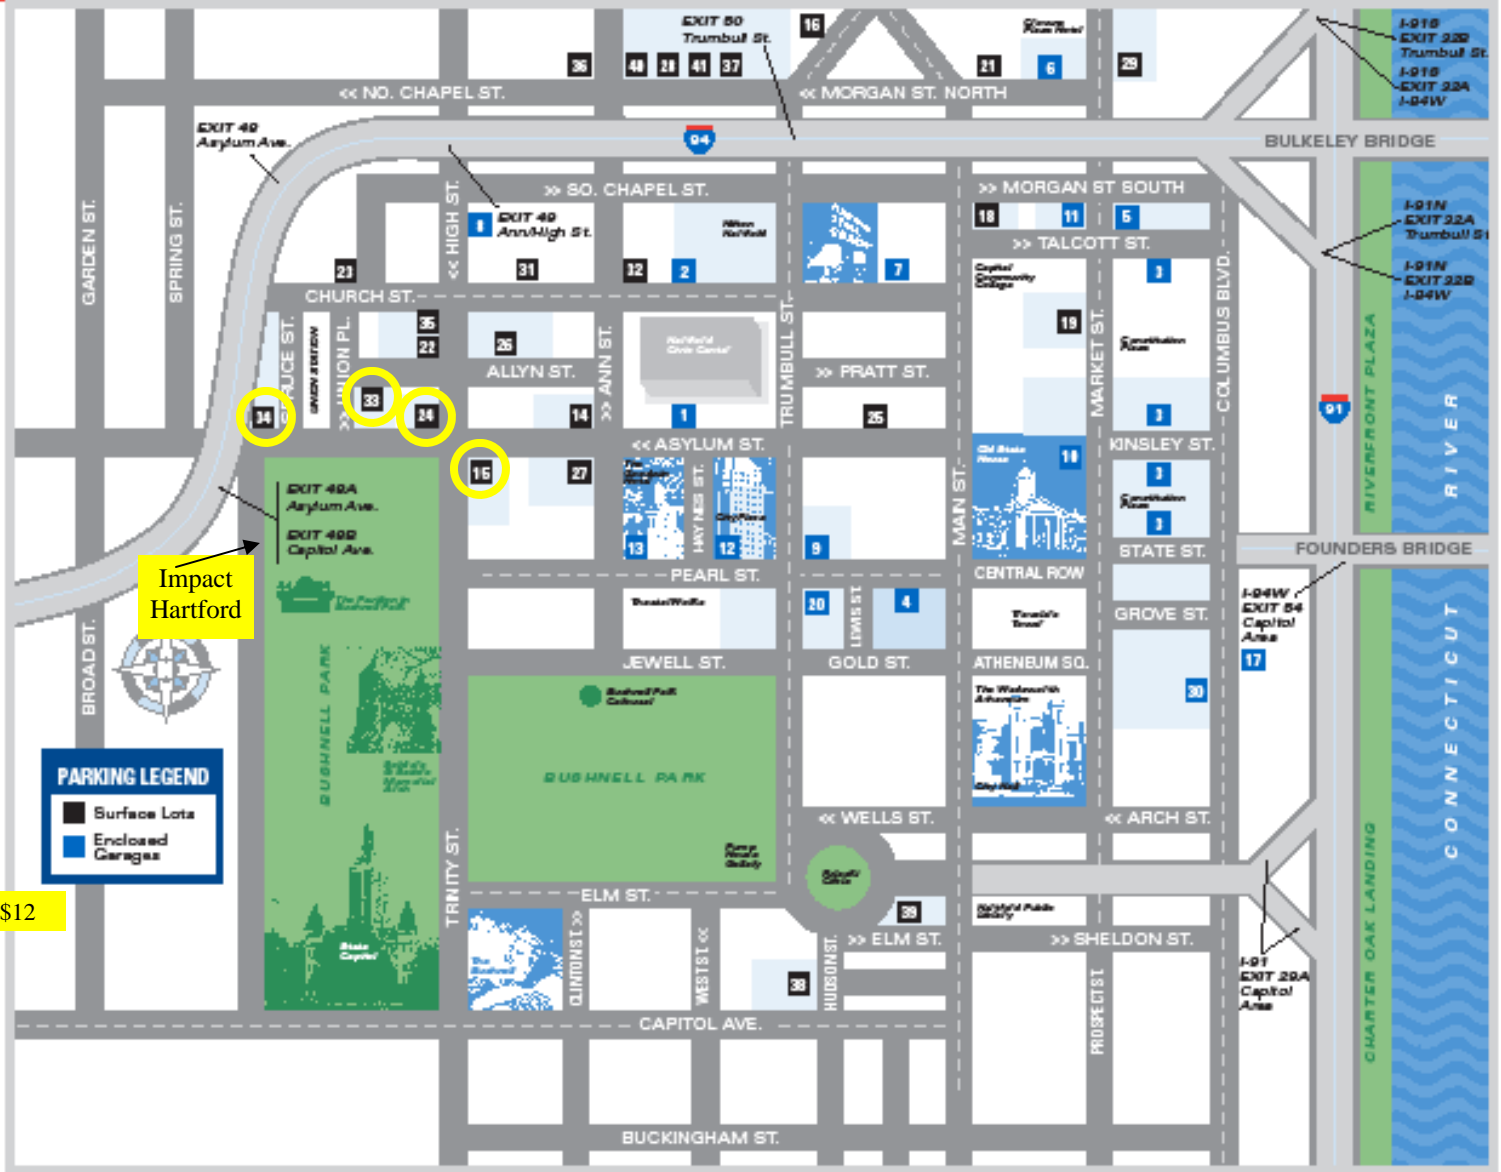

DOWNTOWN HARTFORD PARKING LOTS & GARAGES

1. Hartford 21 Garage
2. Church St. Garage
3. Constitution Plaza Garages
4. Financial Plaza Garage
5. Morgan St. Garage
6. Crowne Plaza Garage
7. MAT Garage
8. Metro Center Garage
9. 100 Pearl St. Garage
10. State House Square Garage
11. Talcott Plaza Garage
12. CityPlace Garage
13. Goodwin Square Garage
14. A & A Lot
15. Hilton Lot **\$18**
16. M & T Lot
17. Convention Center Garage
18. Morgan Lot
19. Marriott Residence Inn Lot & Garage
20. Trumbull on the Park Garage
21. Main & Morgan St. Lot
22. Union Place & Church St. Lot
23. Union Place & Church St. Lot
24. Holiday Inn Express Lot **\$13.78**
25. Pratt/Main/Asylum St. Lot
26. 180 Allyn St. Lot
27. Asylum Lot
28. Chapel A Lot
29. Market St. Lot
30. West Side Garage
31. Saints Lot
32. Hotel Lot
33. Union Place South
34. Transportation Lot-Union Station **\$12**
35. Church & High St. Lot
36. Chapel & Ann Lot
37. Chapel B Lot
38. Hudson St. Lot
39. Pulaski Circle Lot
40. Ann & Pleasant Lot
41. Main & Chapel Lot

This map of parking lots and garages was created as a guide to help you find safe, convenient and affordable parking in downtown Hartford.

The map shows the approximate locations of most surface lots and parking garages in the downtown area as of January 2006. Please note that map is stylized and not to scale.